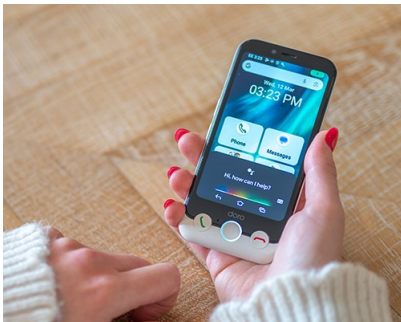

Bluetooth				Contrast adjustment	✓
Bluetooth®	✓	Doro Secure Button		Voice commands	✓
Bluetooth® version	5.4	Doro Secure Button	✓	Start-up Wizard	✓
Handsfree Profile (HFP)	✓	Assistance Call	✓		
Headset Profile (HSP)	✓	Sending of default assistance message	✓	SAR	
Serial Port Profile (SPP)	✓	Sending of positioning data	✓	Body SAR (W/kg)	1.23
Object Push Profile (OPP) (V-card only)	✓	Response by Doro	✓	Head SAR (W/kg)	1.19
SIM Access Profile (SAP, SIM, rSAP)	✓			Limbs SAR (W/kg)	2.15
Phone Book Access Profile (PBAP, PBA)	✓	Security			
Dial-up Networking (DUN)	✓	Screen lock	✓	Other features and functions	
Message Access Profile (MAP)	✓	Key lock	✓	Alarm	✓
Audio/Video Remote Control Profile (AVRCP)	✓	Phone lock	✓	Clock	✓
Advanced Audio Distribution Profile (A2DP)	✓	SIM PIN lock	✓	Teamviewer	✓
Override active BT connection	✓	Face detection	✓	Calculator	✓
				Weather	✓
WiFi		Alerts		Notes	✓
WiFi	✓	Broadcast messages	✓	Calendar	✓
WiFi bands	2,4 GHz, 5 GHz	EU-Alerts	✓	Block menus	✓
WiFi protocol	g, ac, a, b, n			Software Update over the air	✓
WiFi hotspot	✓	Reset functions		Flight mode	✓
		Reset settings	✓		
Internet		Factory reset	✓	Compatible with Doro products	
Browser	✓			Doro 3500	✓
		Accessibility		Doro Watch	✓
NFC		Hearing Aid Compatible Rating 4G bands	T4/M3	Doro Hearingbuds	✓
NFC	✓	Themes	✓		

- ✓ Feel safe with the Doro Secure Button
- ✓ Simplified interface with tutorials and remote support
- ✓ Hear more thanks to loud and clear sound